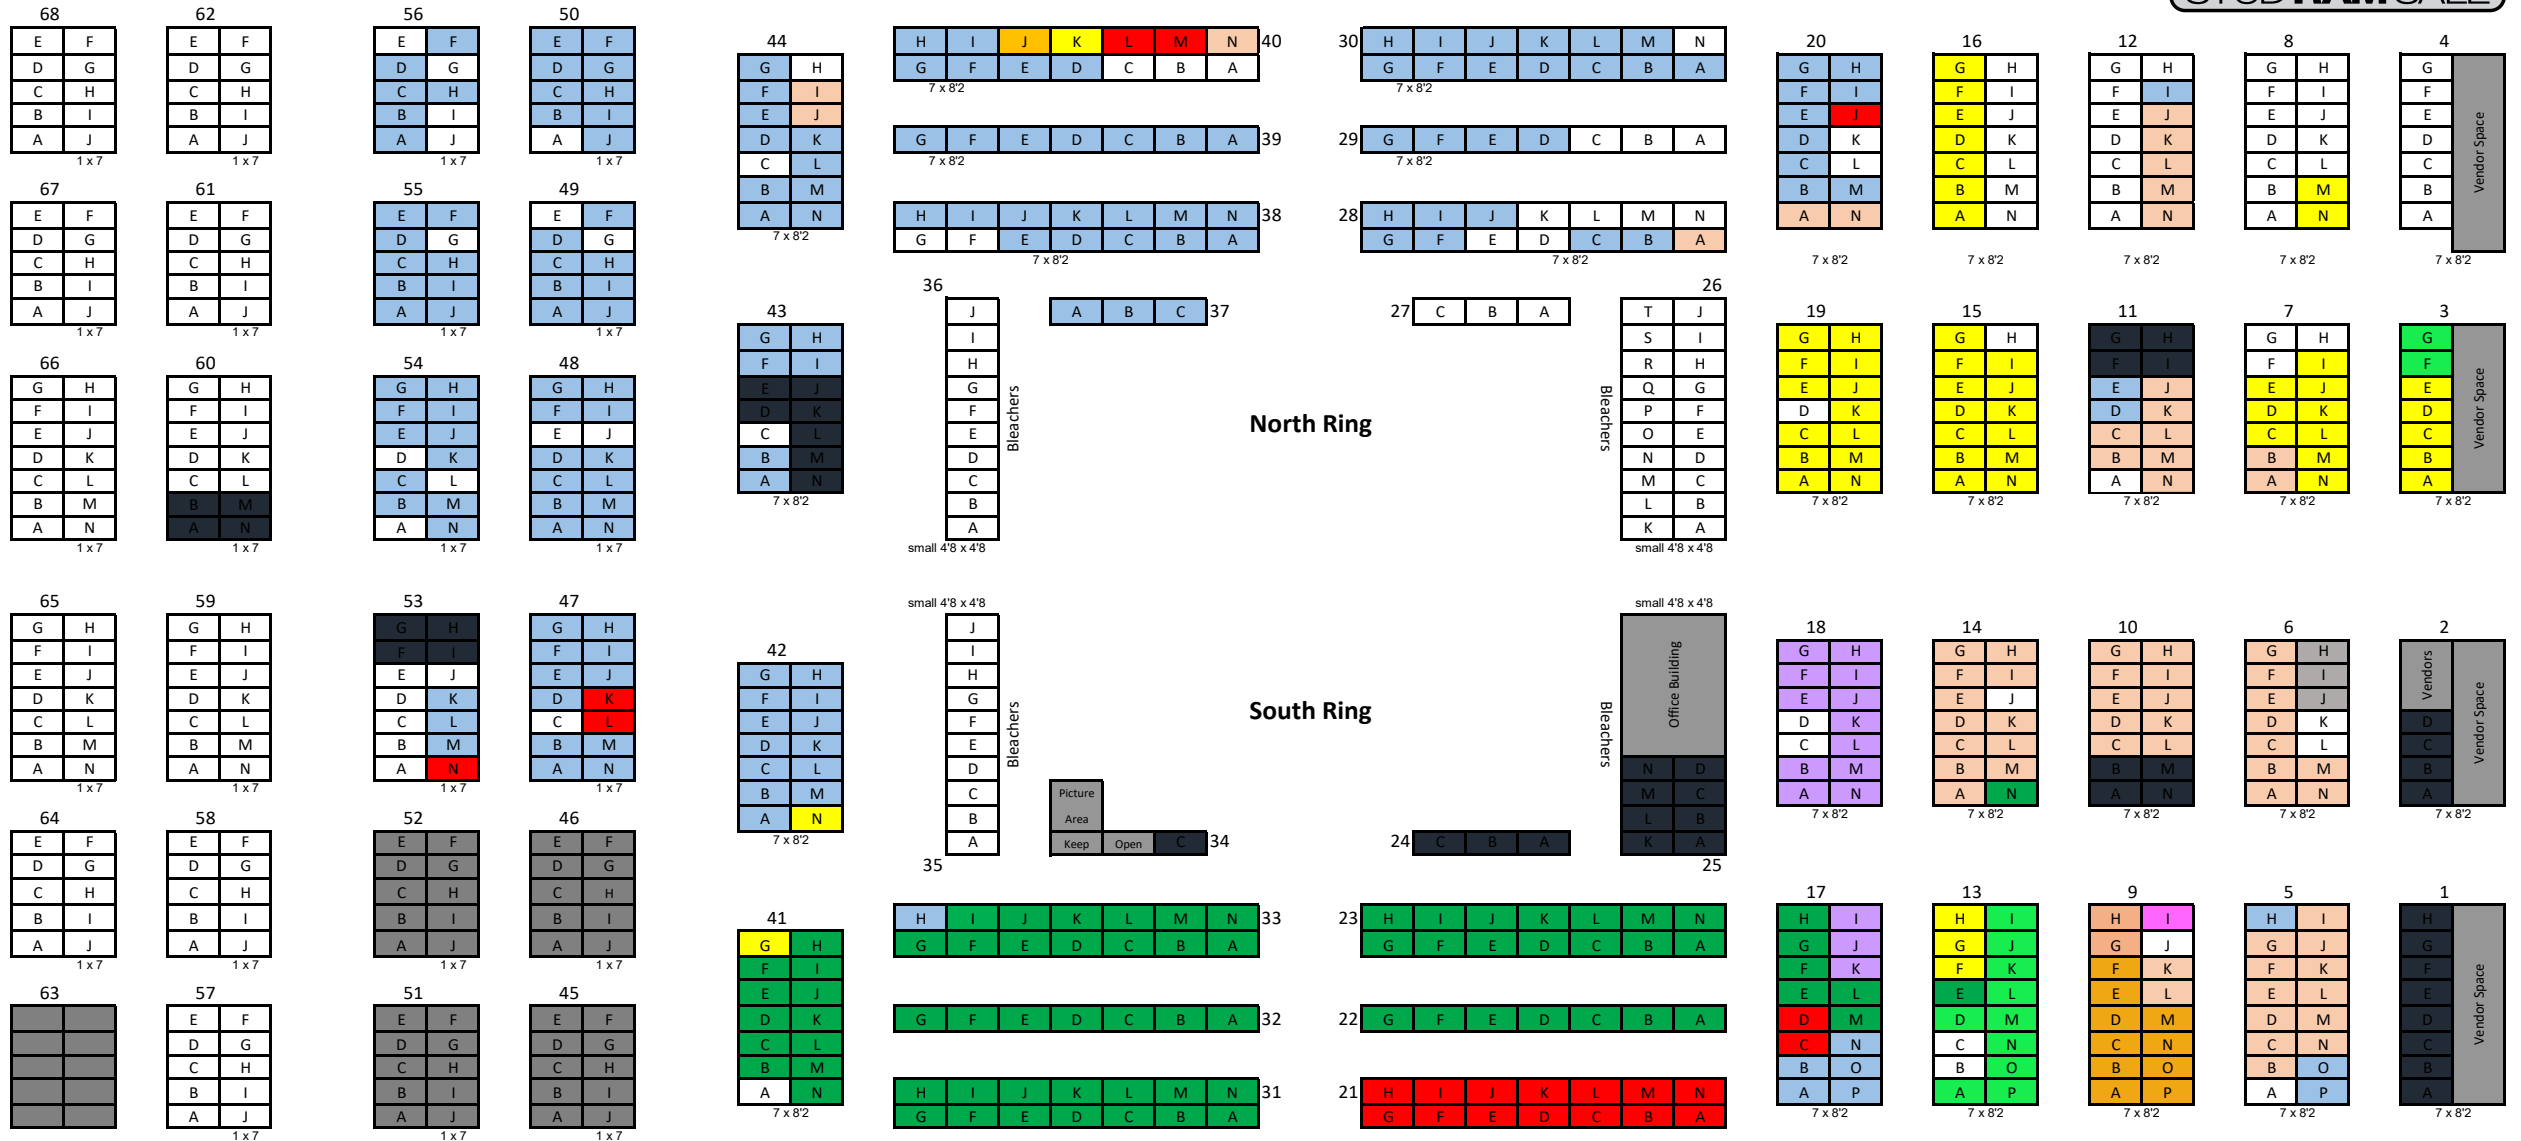

2022 Swine Barn Penning Chart

pens are color coded by Breed or Division, see corresponding listing of consignors for exact pens

info@midwestsale.com or 515-442-0950

All Wether Sires & Dams
 Dorset, Dorset Advantage, Hampshire, Suffolk
 Natural Colored, Speckle-Faced, Crossbred
 and All Club Lambs

Horned Dorsets
Polled Dorsets

Southdowns
Shropshires

Suffolks
Tunis

Hampshires
Junior Show Sheep

CHART NOT TO SCALE

2022 Swine Barn Penning Assignments

pens are color coded by Breed or Division, see chart for exact pen location

2022 Swine Barn Penning Assignments

pens are color coded by Breed or Division, see chart for exact pen location

Breeder	Row	Pens
Ambros	53	K-M
Amthauer Club Lambs	29	D-G
B&H Livestock - Mendolia	30	A
Black Sheep Club Lambs - Johnson	55	F
Bowers Dorsets	47	E-G
Brammer Dorsets	47	D
Brockelman/TroxteLL	17	A-B
Brunker Club Lambs	43	F-G
Cole Club Lambs	40	F-I
Daniels Club Lambs	50	D-E
Davis Club Lambs and Southdowns	5	H
DeHaan Livestock	54	B-C
Edler Family Farms	50	J
Enfield Club Lambs	50	F-I
Fisher Club Lambs	20	B-G
Garner Club Lambs	54	J-K

New Horizons Farm - Shrum	21	L
Nickles Show Stock	43	H-I
Northern Starr Livestock - Repasky	5	O-P
Ott Club Lambs	48	K-N
Parr Family Hampsires	20	H-I
Perry Club Lambs	50	B-C
Pilger Club Lamb	44	D-G
Pollitt Farms	20	M
Powercat Club Lambs	28	H-J
Purple Haven Farm - Lawyer	48	H-I
Reynolds Club Lambs	55	H-J
Rhoades Club Lambs	28	F-G
RSO Livestock	48	A-B
Scheel Livestock	44	K-N
Shimmering Pines CLS - Tibbits	54	H-I
Southern Plains Genetics - Kern	48	F-G
Surber Show Sheep	55	A-E
Turner Show Stock	42	A-M
WD Lambs and Dorsets	43	A-B
Wolf Club Lambs	56	A-D
Wrights Rocky Acres	17	N-P