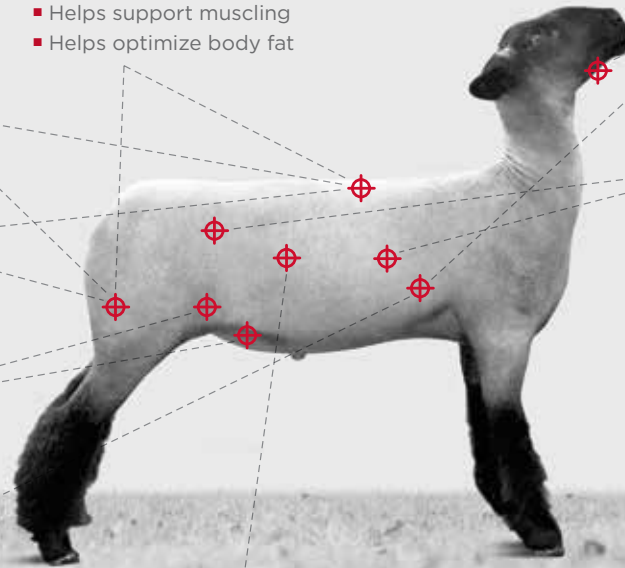

- Helps support muscling
- Helps optimize body fat

HEAVY WEIGHT®

- Helps optimize fat cover
- Helps support growth by optimizing feed intake

CHAMPION DRIVE™

- Supports muscle development
- Fat cover neutral

DEPTH CHARGE®

- Supports "fill" and volume
- Helps support a full physical appearance for show day

ULTRA FULL®

- Supports lower body fill
- Designed for optimal expansion

FLY CONTROL WITH CLARIFLY®

- Prevents the emergence of horn flies, face flies, house flies and stable flies from manure

POWER FUEL®

- Supports body condition and growth performance
- Helps optimize fat cover
- Helps support immune function

ALLEVIATE®

- Supports ruminal health for optimal performance
- Designed to support proper pH in stressful situations