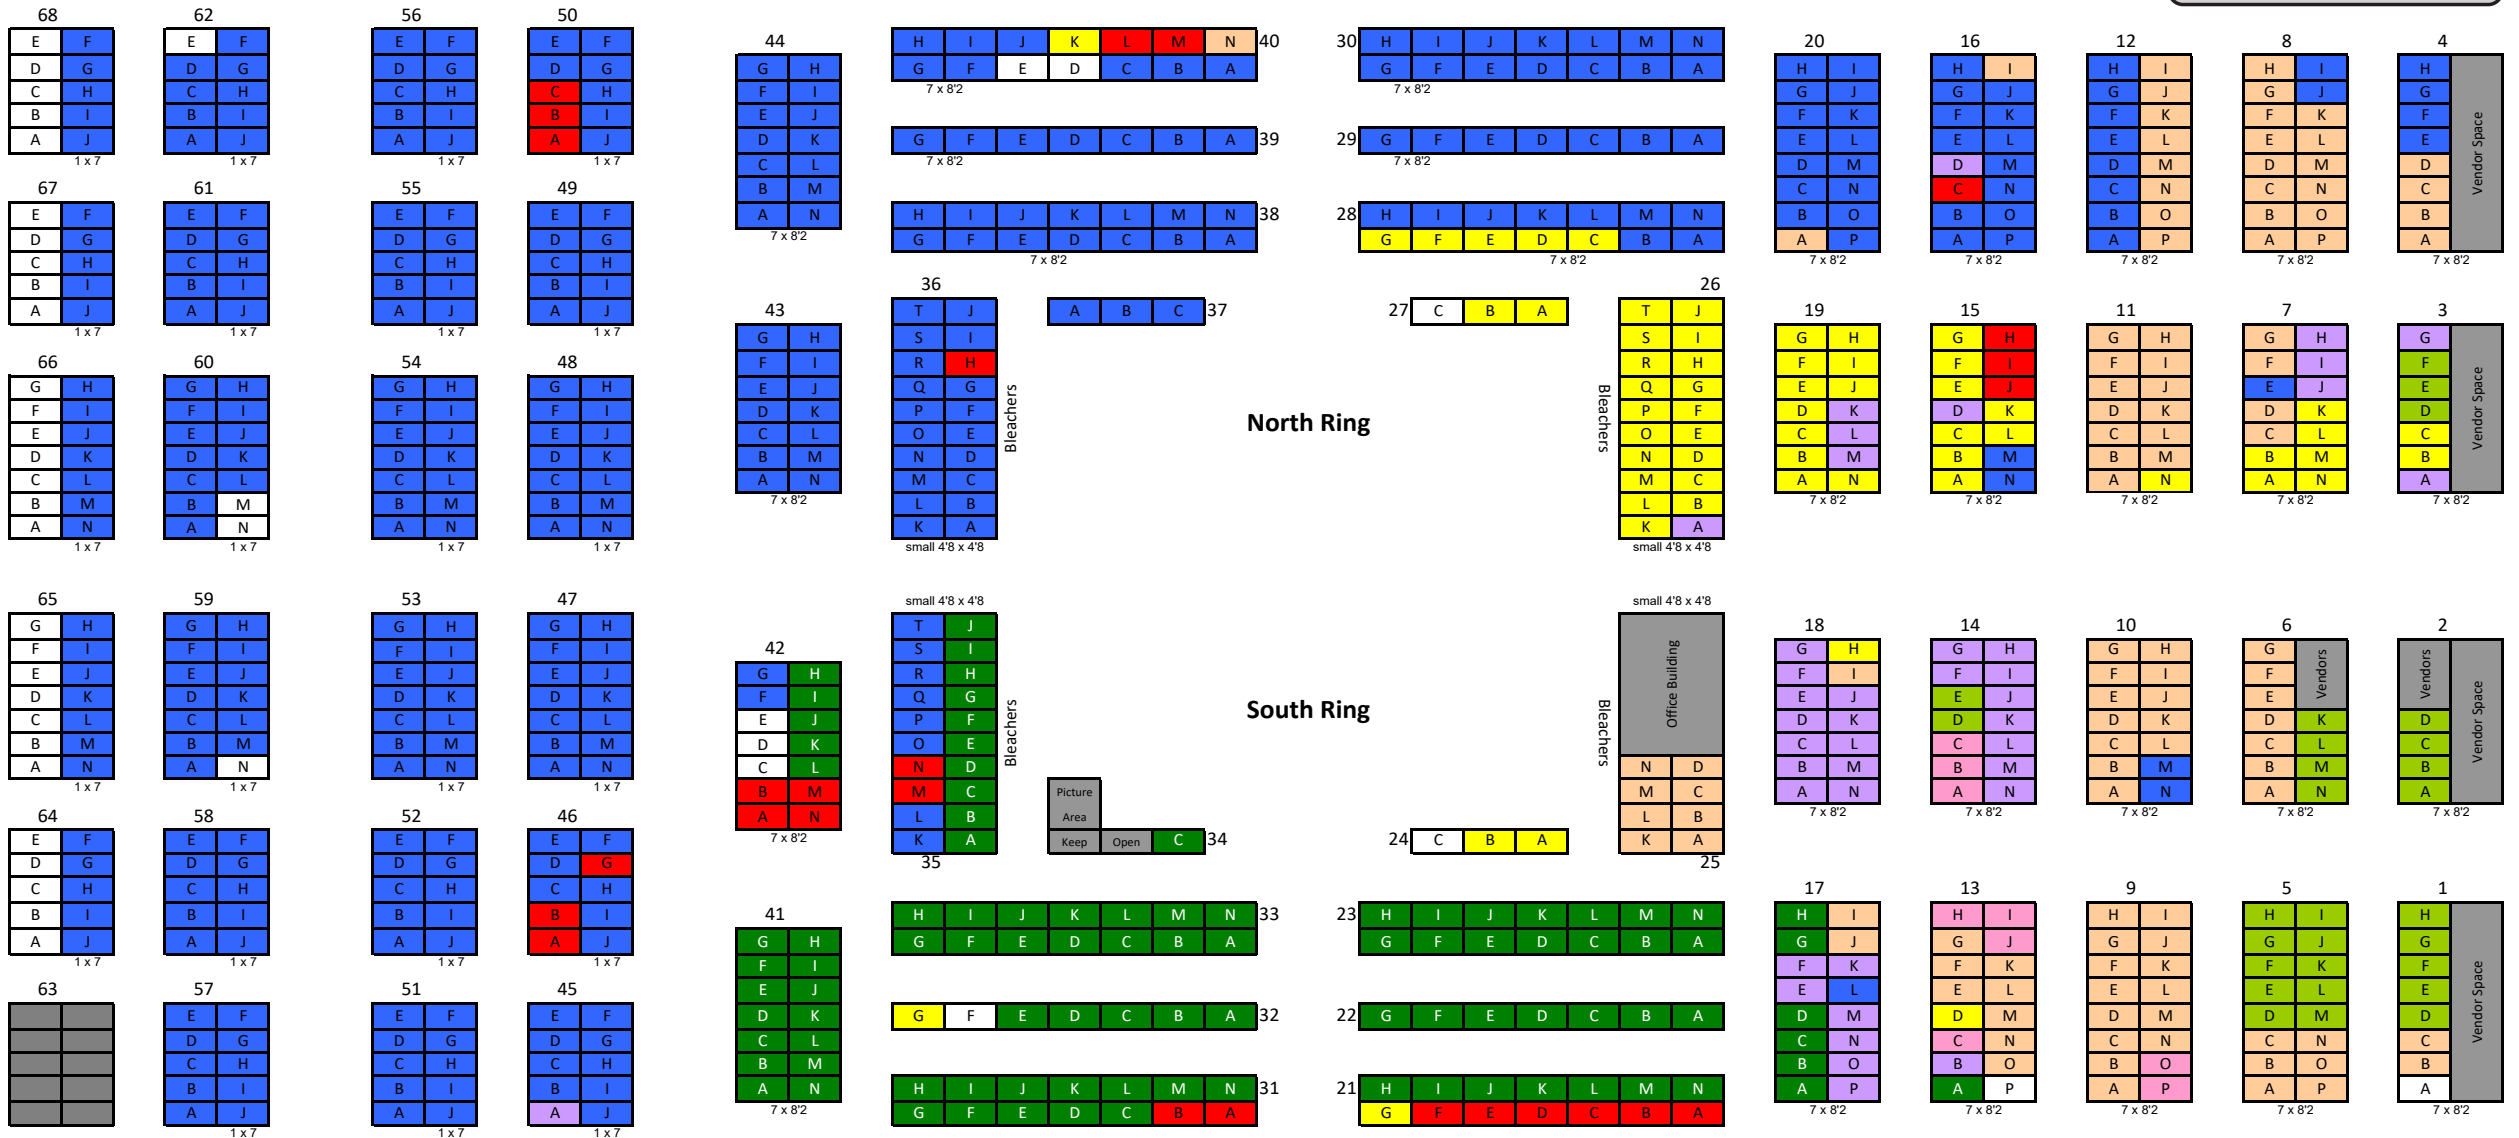

# 2018 Swine Barn Penning Chart

pens are color coded by Breed or Division, see corresponding listing of consignors for exact pens

info@midwestsale.com or 515-442-0950

- All Wether Sires & Dams
  - Horned Dorsets
  - Southdowns
  - Suffolks
  - Hampshires
  - Polled Dorsets
  - Shropshires
  - Tunis
- Dorset, Dorset Advantage, Hampshire, Suffolk  
Natural Colored, Speckle-Faced, Crossbred  
and All Club Lambs

CHART NOT TO SCALE

# 2018 Swine Barn Penning Assignments

pens are color coded by Breed or Division, see chart for exact pen location